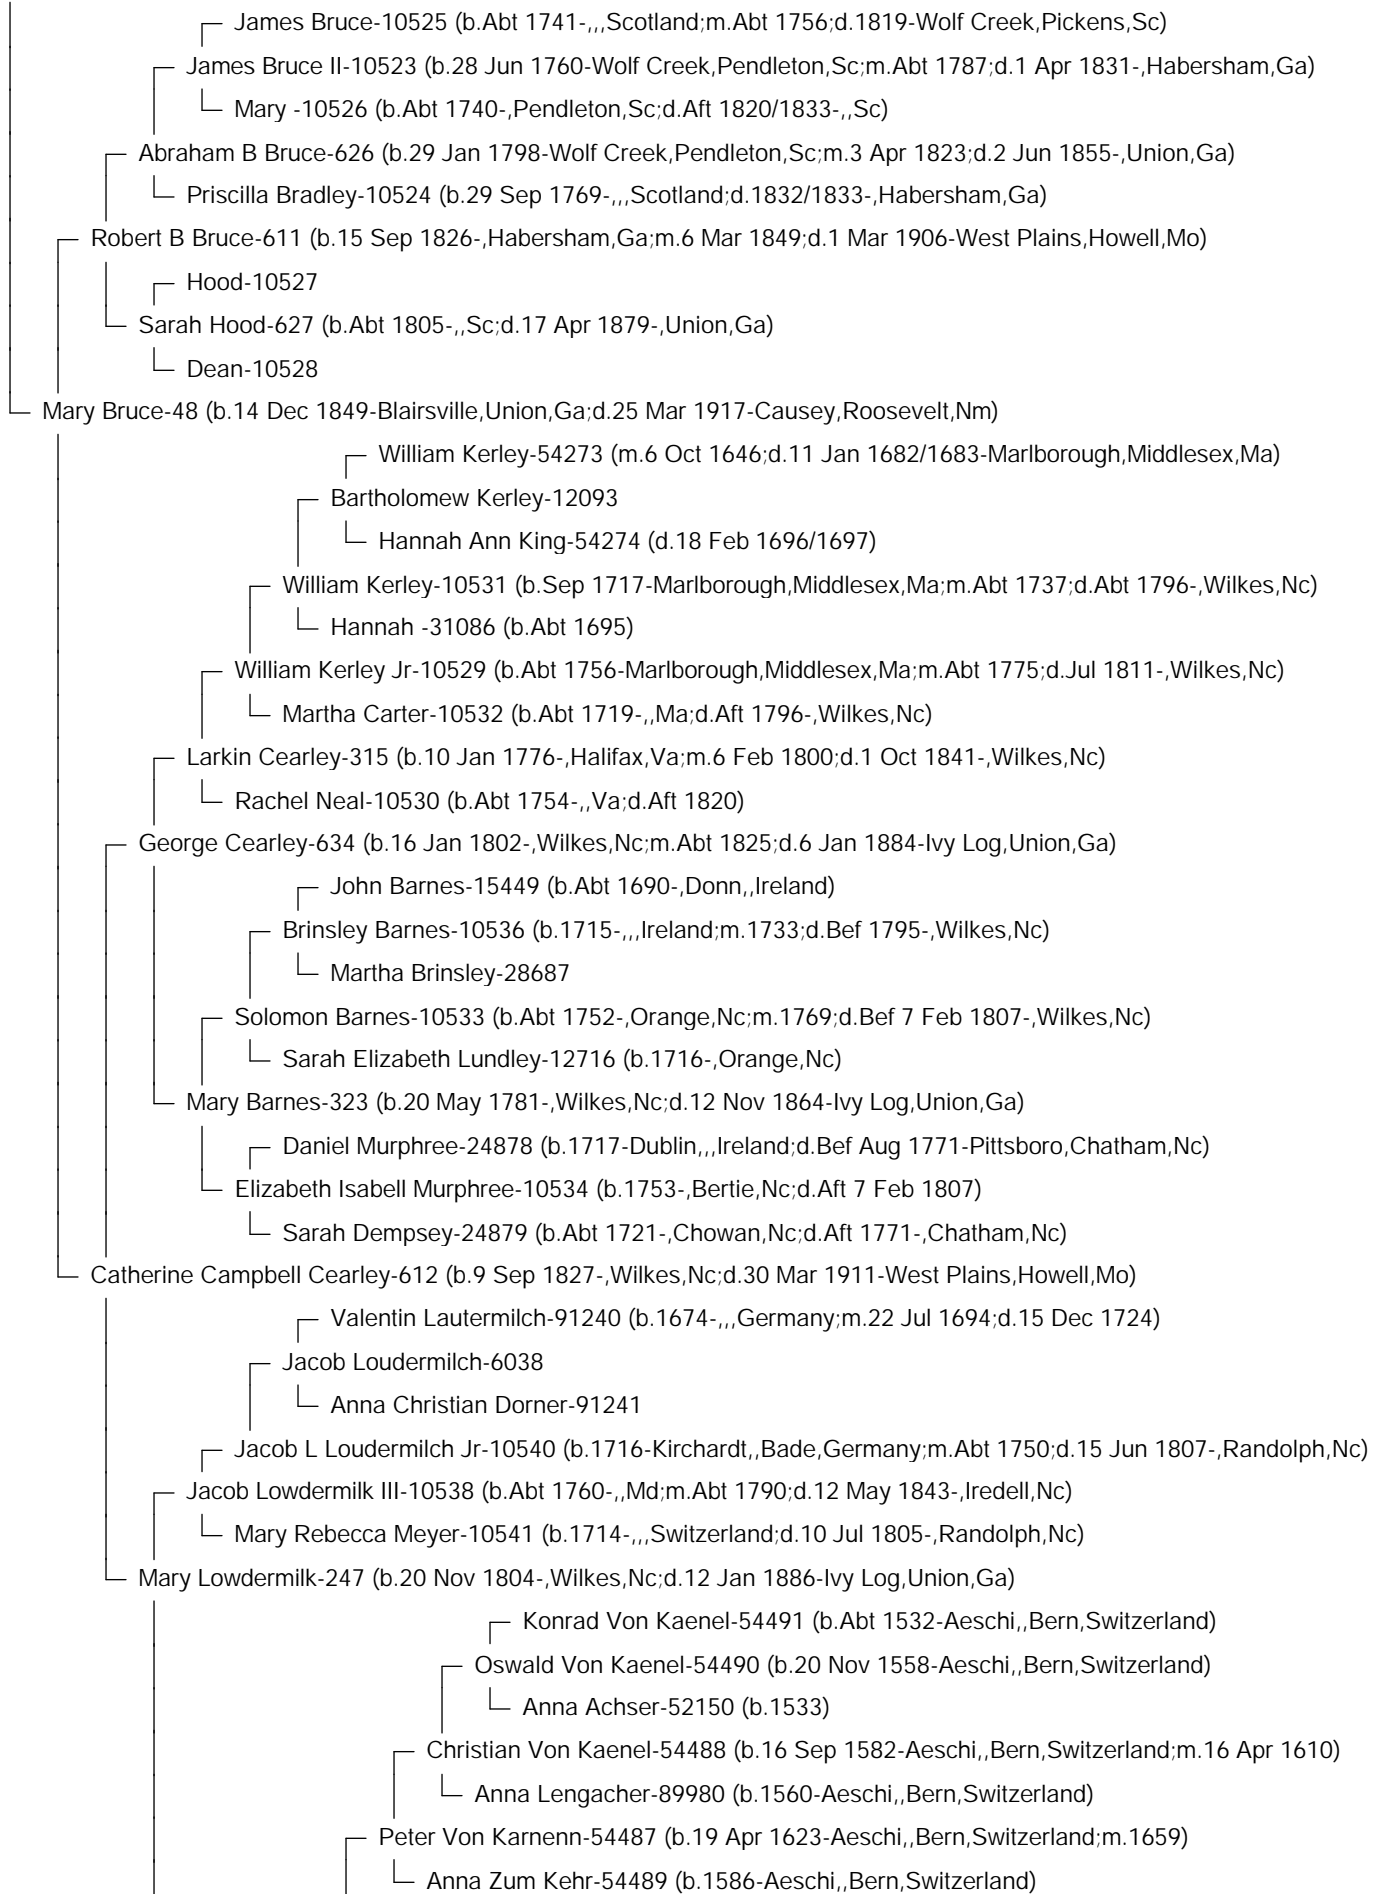

Ancestors of Amanda Cordelia Sarah-Catherine Little-438

6 Apr 2001

Page 1

Ancestors of Amanda Cordelia Sarah-Catherine Little-438

6 Apr 2001

Page 2

Amanda Cordelia Sarah-Catherine Little-438 (b.7 Jun 1875-Blairsville,Union,Ga;d.20 Dec 1945-Arnett,Ellis,OK)

Ancestors of Amanda Cordelia Sarah-Catherine Little-438

6 Apr 2001

Page 3

Ancestors of Amanda Cordelia Sarah-Catherine Little-438

6 Apr 2001

Page 4